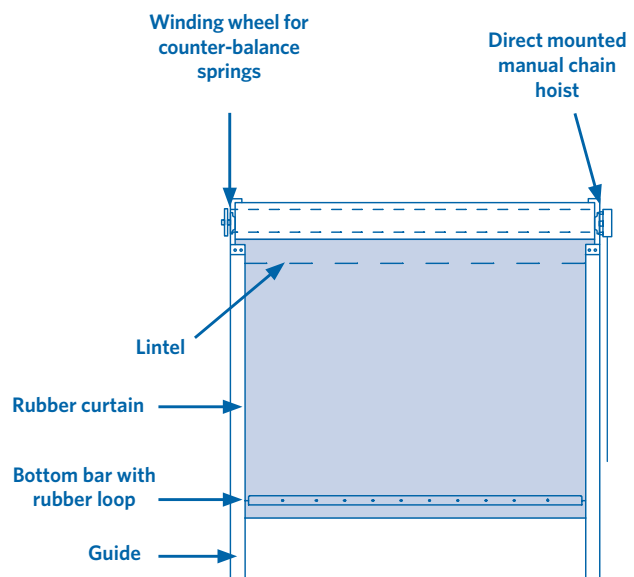

HDD Heavy Duty Dock Door

The full value of having a proven rugged TNR® rubber door is clearly evident when it withstands and endures the toughest workplaces.

TNR® Dock Door Mechanical Features

- 1/4" Black SBR rubber with polyester core weave. Flexible and resistant to abusive environments and impacts in temperatures from -40°F to +180°F.
- Patented NEWGEN® guide and Curtain Lok™ system.
- Reliable and consistent door operation and impact release performance. No guide gap maintenance required.
- In-board spring assembly with 25,000 cycle ratings.
- Double angle steel bottom bar with rubber loop.
- Sleek profile with easy installation, reduced clearances, and minimal maintenance.
- No hinges, cables, pulleys or tension springs.
- Self-supporting steel frame.
- Options: front/top hood, guide guards, blue or grey EPDM rubber curtain, 16" x 16" windows, vision stripe.

Standard Dock Door Features

Door Size—8' x 8' up to 10' x 12'.

Balancing—In-board Counterbalance Spring assembly, 25,000 cycle rating.

Operation—Manual Chain Hoist, 4.5:1 ratio for quick and easy door operation.

Curtain—1/4" Black SBR rubber with polyester core weave.

Self Supporting Steel Frame—Steel Mounting Angle.

Warranty—Two years on parts and workmanship. Limited lifetime warranty on curtain and NEWGEN® Guide.

NEWGEN® Guide and Curtain Lok™ system

Toll-free 1-866-792-9968 Fax 1-705-735-9564 info@tnrdoors.com TNRdoors.com