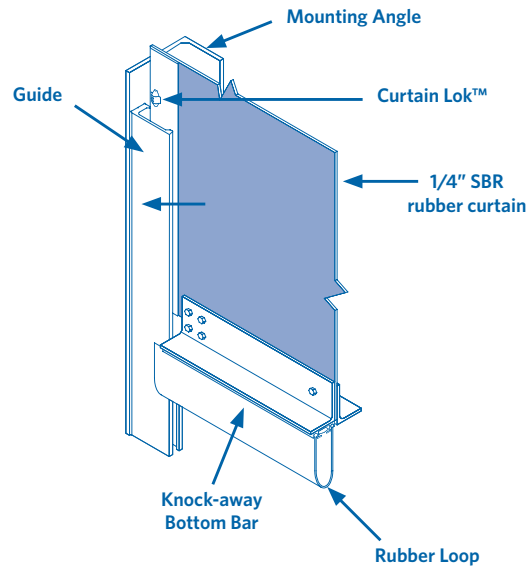

HDD Heavy Duty Dock Door

The full value of having a proven rugged TNR® rubber door is clearly evident when it withstands and endures the toughest workplaces.

TNR® Dock Door Mechanical Features

- 1/4" Black SBR rubber with polyester core weave. Flexible and resistant to abusive environments and impacts in temperatures from -40°F to +180°F.
- Patented NEWGEN® guide and Curtain Lok™ system.
- Reliable and consistent door operation and impact release performance. No guide gap maintenance required.
- In-board spring assembly with 25,000 cycle ratings.
- Double angle steel bottom bar with rubber loop.
- Sleek profile with easy installation, reduced clearances, and minimal maintenance.
- No hinges, cables, pulleys or tension springs.
- Self-supporting steel frame.
- Options: front/top hood, guide guards, blue or grey EPDM rubber curtain, 16" x 16" windows, vision stripe.

Standard Dock Door Features

Door Size—8' x 8' up to 10' x 12'.

Balancing—In-board Counterbalance Spring assembly, 25,000 cycle rating.

Operation—Manual Chain Hoist, 4.5:1 ratio for quick and easy door operation.

Curtain—1/4" Black SBR rubber with polyester core weave.

Self Supporting Steel Frame—Steel Mounting Angle.

Warranty—Two years on parts and workmanship. Limited lifetime warranty on curtain and NEWGEN® Guide.

NEWGEN® Guide and Curtain Lok™ system

Toll-free 1-866-792-9968 Fax 1-705-735-9564 info@tnrdoors.com TNRdoors.com