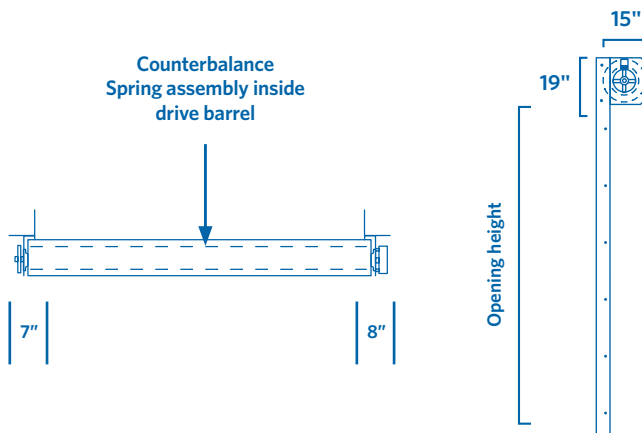

HDD Heavy Duty Dock Door

The full value of having a proven rugged TNR® rubber door is clearly evident when it withstands and endures the toughest workplaces.

TNR® Dock Door Mechanical Features

- 1/4" Black SBR rubber with polyester core weave. Flexible and resistant to abusive environments and impacts in temperatures from -40°F to +180°F.
- Patented NEWGEN® guide and Curtain Lok™ system.
- Reliable and consistent door operation and impact release performance. No guide gap maintenance required.
- In-board spring assembly with 25,000 cycle ratings.
- Double angle steel bottom bar with rubber loop.
- Sleek profile with easy installation, reduced clearances, and minimal maintenance.
- No hinges, cables, pulleys or tension springs.
- Self-supporting steel frame.
- Options: front/top hood, guide guards, blue or grey EPDM rubber curtain, 16" x 16" windows, vision stripe.

Standard Dock Door Features

Door Size—8' x 8' up to 10' x 12'.

Balancing—In-board Counterbalance Spring assembly, 25,000 cycle rating.

Operation—Manual Chain Hoist, 4.5:1 ratio for quick and easy door operation.

Curtain—1/4" Black SBR rubber with polyester core weave.

Self Supporting Steel Frame—Steel Mounting Angle.

Warranty—Two years on parts and workmanship. Limited lifetime warranty on curtain and NEWGEN® Guide.

NEWGEN® Guide and Curtain Lok™ system

Toll-free 1-866-792-9968 Fax 1-705-735-9564 info@tnrdoors.com TNRdoors.com