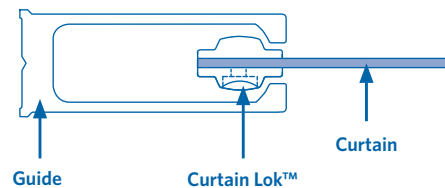

HDD Heavy Duty Dock Door

The full value of having a proven rugged TNR® rubber door is clearly evident when it withstands and endures the toughest workplaces.

TNR® Dock Door Mechanical Features

- 1/4" Black SBR rubber with polyester core weave. Flexible and resistant to abusive environments and impacts in temperatures from -40°F to +180°F.
- Patented NEWGEN® guide and Curtain Lok™ system.
- Reliable and consistent door operation and impact release performance. No guide gap maintenance required.
- In-board spring assembly with 25,000 cycle ratings.
- Double angle steel bottom bar with rubber loop.
- Sleek profile with easy installation, reduced clearances, and minimal maintenance.
- No hinges, cables, pulleys or tension springs.
- Self-supporting steel frame.
- Options: front/top hood, guide guards, blue or grey EPDM rubber curtain, 16" x 16" windows, vision stripe.

Standard Dock Door Features

Door Size—8' x 8' up to 10' x 12'.

Balancing—In-board Counterbalance Spring assembly, 25,000 cycle rating.

Operation—Manual Chain Hoist, 4.5:1 ratio for quick and easy door operation.

Curtain—1/4" Black SBR rubber with polyester core weave.

Self Supporting Steel Frame—Steel Mounting Angle.

Warranty—Two years on parts and workmanship. Limited lifetime warranty on curtain and NEWGEN® Guide.

NEWGEN® Guide and Curtain Lok™ system

Toll-free 1-866-792-9968 Fax 1-705-735-9564 info@tnrdoors.com TNRdoors.com