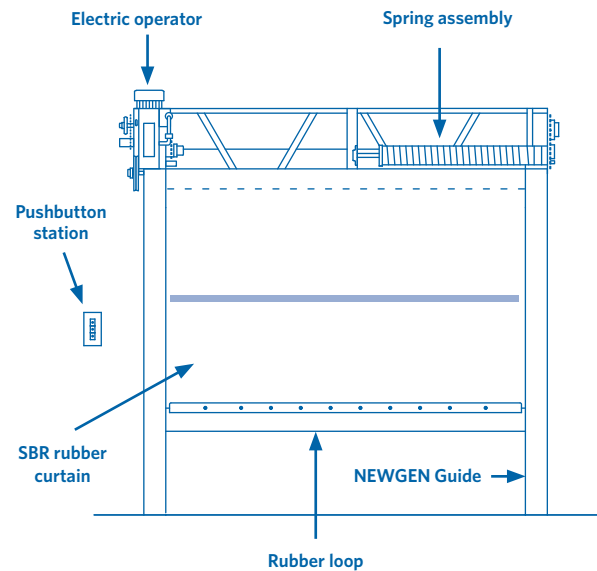

HDE—Heavy Duty Economy & HDM—Heavy Duty Manual

Applications: Manufacturing process and maintenance buildings in: mining, petroleum, military, agriculture, pulp & paper, and steel.

The full value of having a rugged TNR® rubber door is clearly evident when it withstands and endures the dirtiest and toughest workplaces imaginable.

TNR® Mechanical Features

- 1/4" Black SBR rubber with polyester core weave. Flexible and resistant to abusive environments and impacts in temperatures from -40°F to +180°F.
- Patented NEWGEN® guide and Curtain Lok™ system. Reliable and consistent door operation and impact release performance. No guide gap maintenance required.
- Impactable: After impact, the door is up and running in minutes.
- Knock-away double angle steel bottom bar with rubber loop and reversing edge.
- Sleek profile with easy installation, reduced clearances & minimal maintenance. No hinges, cables, pulleys or tension springs
- Self-supporting steel frame
- Guide mounted thru-beam photoelectric sensor.
- Options: colors, windows, hoods, traveling windbar and MSHA-rated self-extinguishing curtains.

TNR® Drive Systems

- Heavy duty gear head operator with push button controls open, close, stop.
- Door Speed: up to 18 inches per second (HDE).
- Option: NEMA 4 Wall Mounted Control Panel, relay logic or PLC (HDE).

NEWGEN® Guide and Curtain Lok™ system

Standard Features	HDM	HDE
Opening Speed —Up to 18 inches per second.		●
Type of balancing —Counterbalance spring assembly cycle rating.	50K	100K
Type of curtain —1/4" Black SBR rubber with polyester core weave.	●	●
Reversing edge —Unique pressure sensitive air-wave edge.		●
Controls —NEMA 1 Operator Mounted Controls, relay logic		●
Activation —Remotes, pull cords, loop detectors.		●
Self Supporting Steel Frame —Steel Mounting Angle.	●	●
Warranty —Limited lifetime warranty on curtain and NEWGEN® Guide. Two years on all other parts and workmanship.	●	●