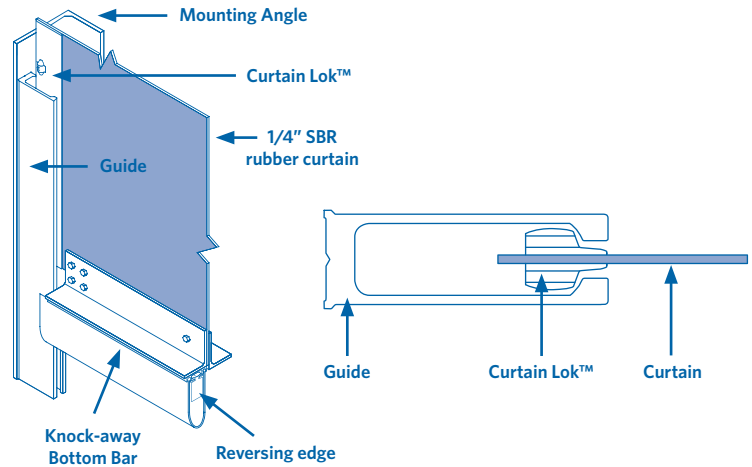

HDE—Heavy Duty Economy & HDM—Heavy Duty Manual

Applications: Manufacturing process and maintenance buildings in: mining, petroleum, military, agriculture, pulp & paper, and steel.

The full value of having a rugged TNR® rubber door is clearly evident when it withstands and endures the dirtiest and toughest workplaces imaginable.

TNR® Mechanical Features

- 1/4" Black SBR rubber with polyester core weave. Flexible and resistant to abusive environments and impacts in temperatures from -40°F to +180°F.
- Patented NEWGEN® guide and Curtain Lok™ system. Reliable and consistent door operation and impact release performance. No guide gap maintenance required.
- Impactable: After impact, the door is up and running in minutes.
- Knock-away double angle steel bottom bar with rubber loop and reversing edge.
- Sleek profile with easy installation, reduced clearances & minimal maintenance. No hinges, cables, pulleys or tension springs
- Self-supporting steel frame
- Guide mounted thru-beam photoelectric sensor.
- Options: colors, windows, hoods, traveling windbar and MSHA-rated self-extinguishing curtains.

NEWGEN® Guide and Curtain Lok™ system

Standard Features	HDM	HDE
Opening Speed —Up to 18 inches per second.		●
Type of balancing —Counterbalance spring assembly cycle rating.	50K	100K
Type of curtain —1/4" Black SBR rubber with polyester core weave.	●	●
Reversing edge —Unique pressure sensitive air-wave edge.		●
Controls —NEMA 1 Operator Mounted Controls, relay logic		●
Activation —Remotes, pull cords, loop detectors.		●
Self Supporting Steel Frame —Steel Mounting Angle.	●	●
Warranty —Limited lifetime warranty on curtain and NEWGEN® Guide. Two years on all other parts and workmanship.	●	●