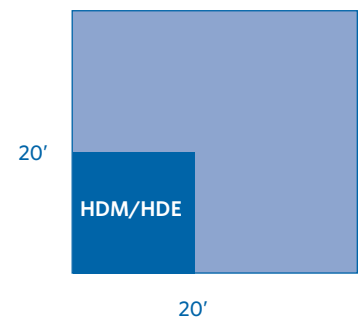

HDE—Heavy Duty Economy & HDM—Heavy Duty Manual

Applications: Manufacturing process and maintenance buildings in: mining, petroleum, military, agriculture, pulp & paper, and steel.

The full value of having a rugged TNR® rubber door is clearly evident when it withstands and endures the dirtiest and toughest workplaces imaginable.

TNR® Mechanical Features

- 1/4" Black SBR rubber with polyester core weave. Flexible and resistant to abusive environments and impacts in temperatures from -40°F to +180°F.
- Patented NEWGEN® guide and Curtain Lok™ system. Reliable and consistent door operation and impact release performance. No guide gap maintenance required.
- Impactable: After impact, the door is up and running in minutes.
- Knock-away double angle steel bottom bar with rubber loop and reversing edge.
- Sleek profile with easy installation, reduced clearances & minimal maintenance. No hinges, cables, pulleys or tension springs
- Self-supporting steel frame
- Guide mounted thru-beam photoelectric sensor.
- Options: colors, windows, hoods, traveling windbar and MSHA-rated self-extinguishing curtains.

TNR® Drive Systems

- Heavy duty gear head operator with push button controls open, close, stop.
- Door Speed: up to 18 inches per second (HDE).
- Option: NEMA 4 Wall Mounted Control Panel, relay logic or PLC (HDE).

NEWGEN® Guide and Curtain Lok™ system

Standard Features	HDM	HDE
Opening Speed—Up to 18 inches per second.		●
Type of balancing—Counterbalance spring assembly cycle rating.	50K	100K
Type of curtain—1/4" Black SBR rubber with polyester core weave.	●	●
Reversing edge—Unique pressure sensitive air-wave edge.		●
Controls—NEMA 1 Operator Mounted Controls, relay logic		●
Activation—Remotes, pull cords, loop detectors.		●
Self Supporting Steel Frame—Steel Mounting Angle.	●	●
Warranty—Limited lifetime warranty on curtain and NEWGEN® Guide. Two years on all other parts and workmanship.	●	●